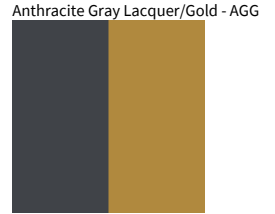

## DAU SURFACE COLOR FINISH CHART

PROJECT	_____
TYPE	_____
NOTES	_____
QUANTITY	_____
DATE	_____

**Digital:** Not all screens are calibrated the same, and therefore, colors will appear differently between screens.  
**Physical:** When texture is involved, there will be variations in color, character and tone within a product series and between product families.